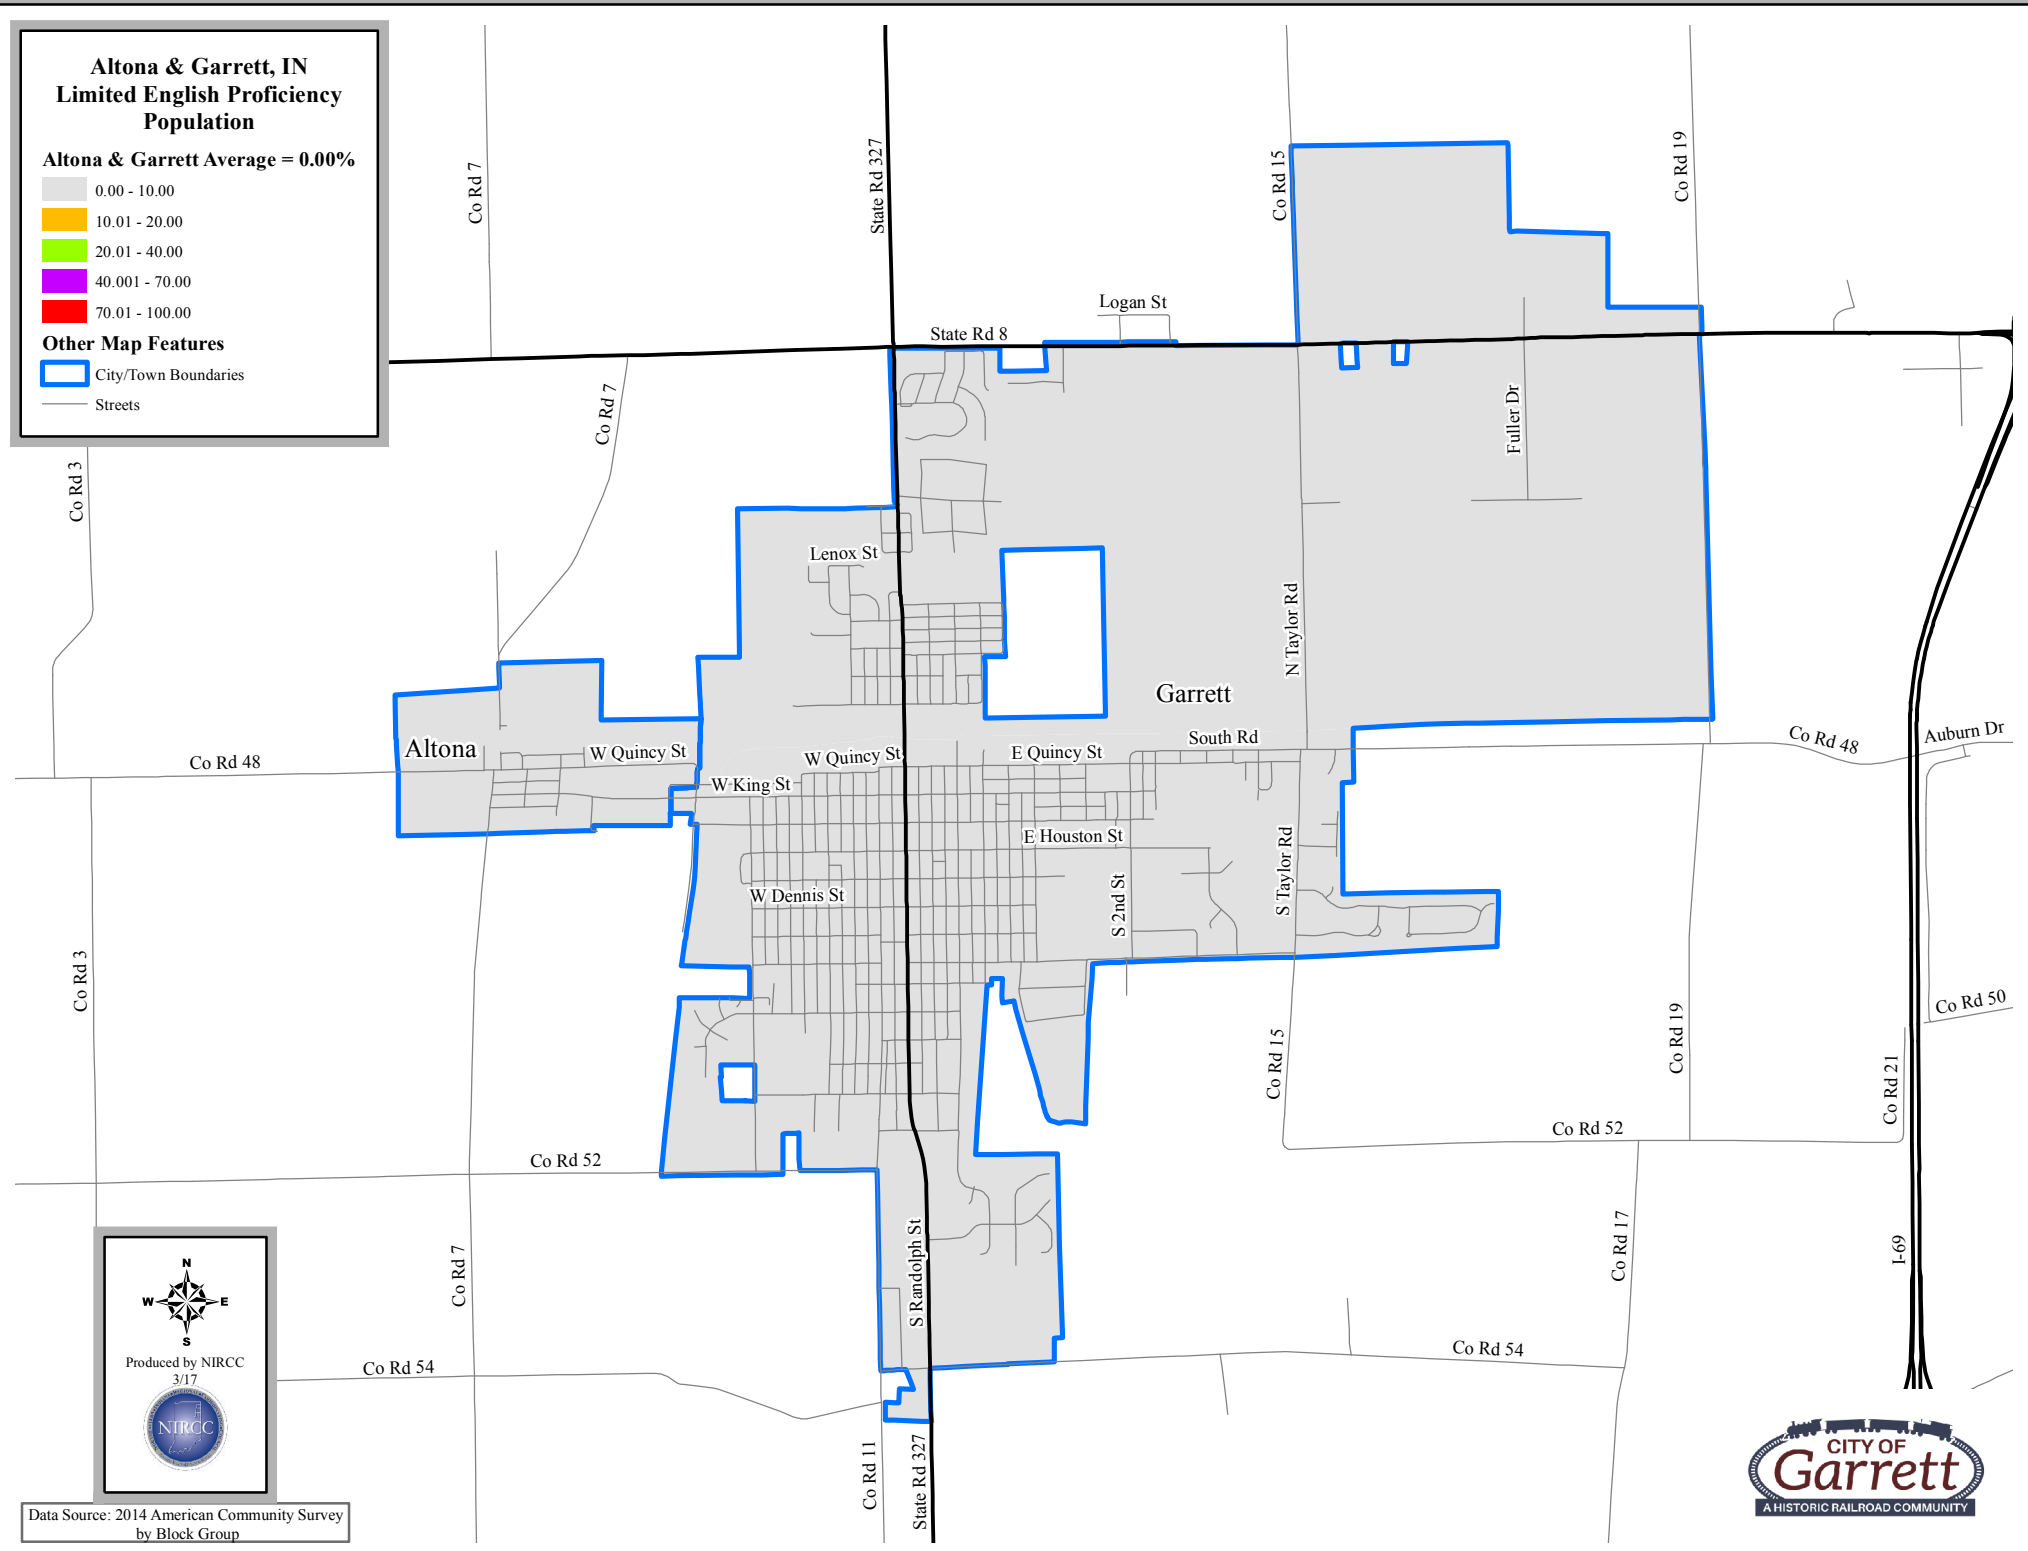

**Altona & Garrett, IN
Limited English Proficiency
Population**

Altona & Garrett Average = 0.00%

- 0.00 - 10.00
- 10.01 - 20.00
- 20.01 - 40.00
- 40.001 - 70.00
- 70.01 - 100.00

Other Map Features

- City/Town Boundaries
- Streets

Produced by NIRCC
3/17

Data Source: 2014 American Community Survey
by Block Group