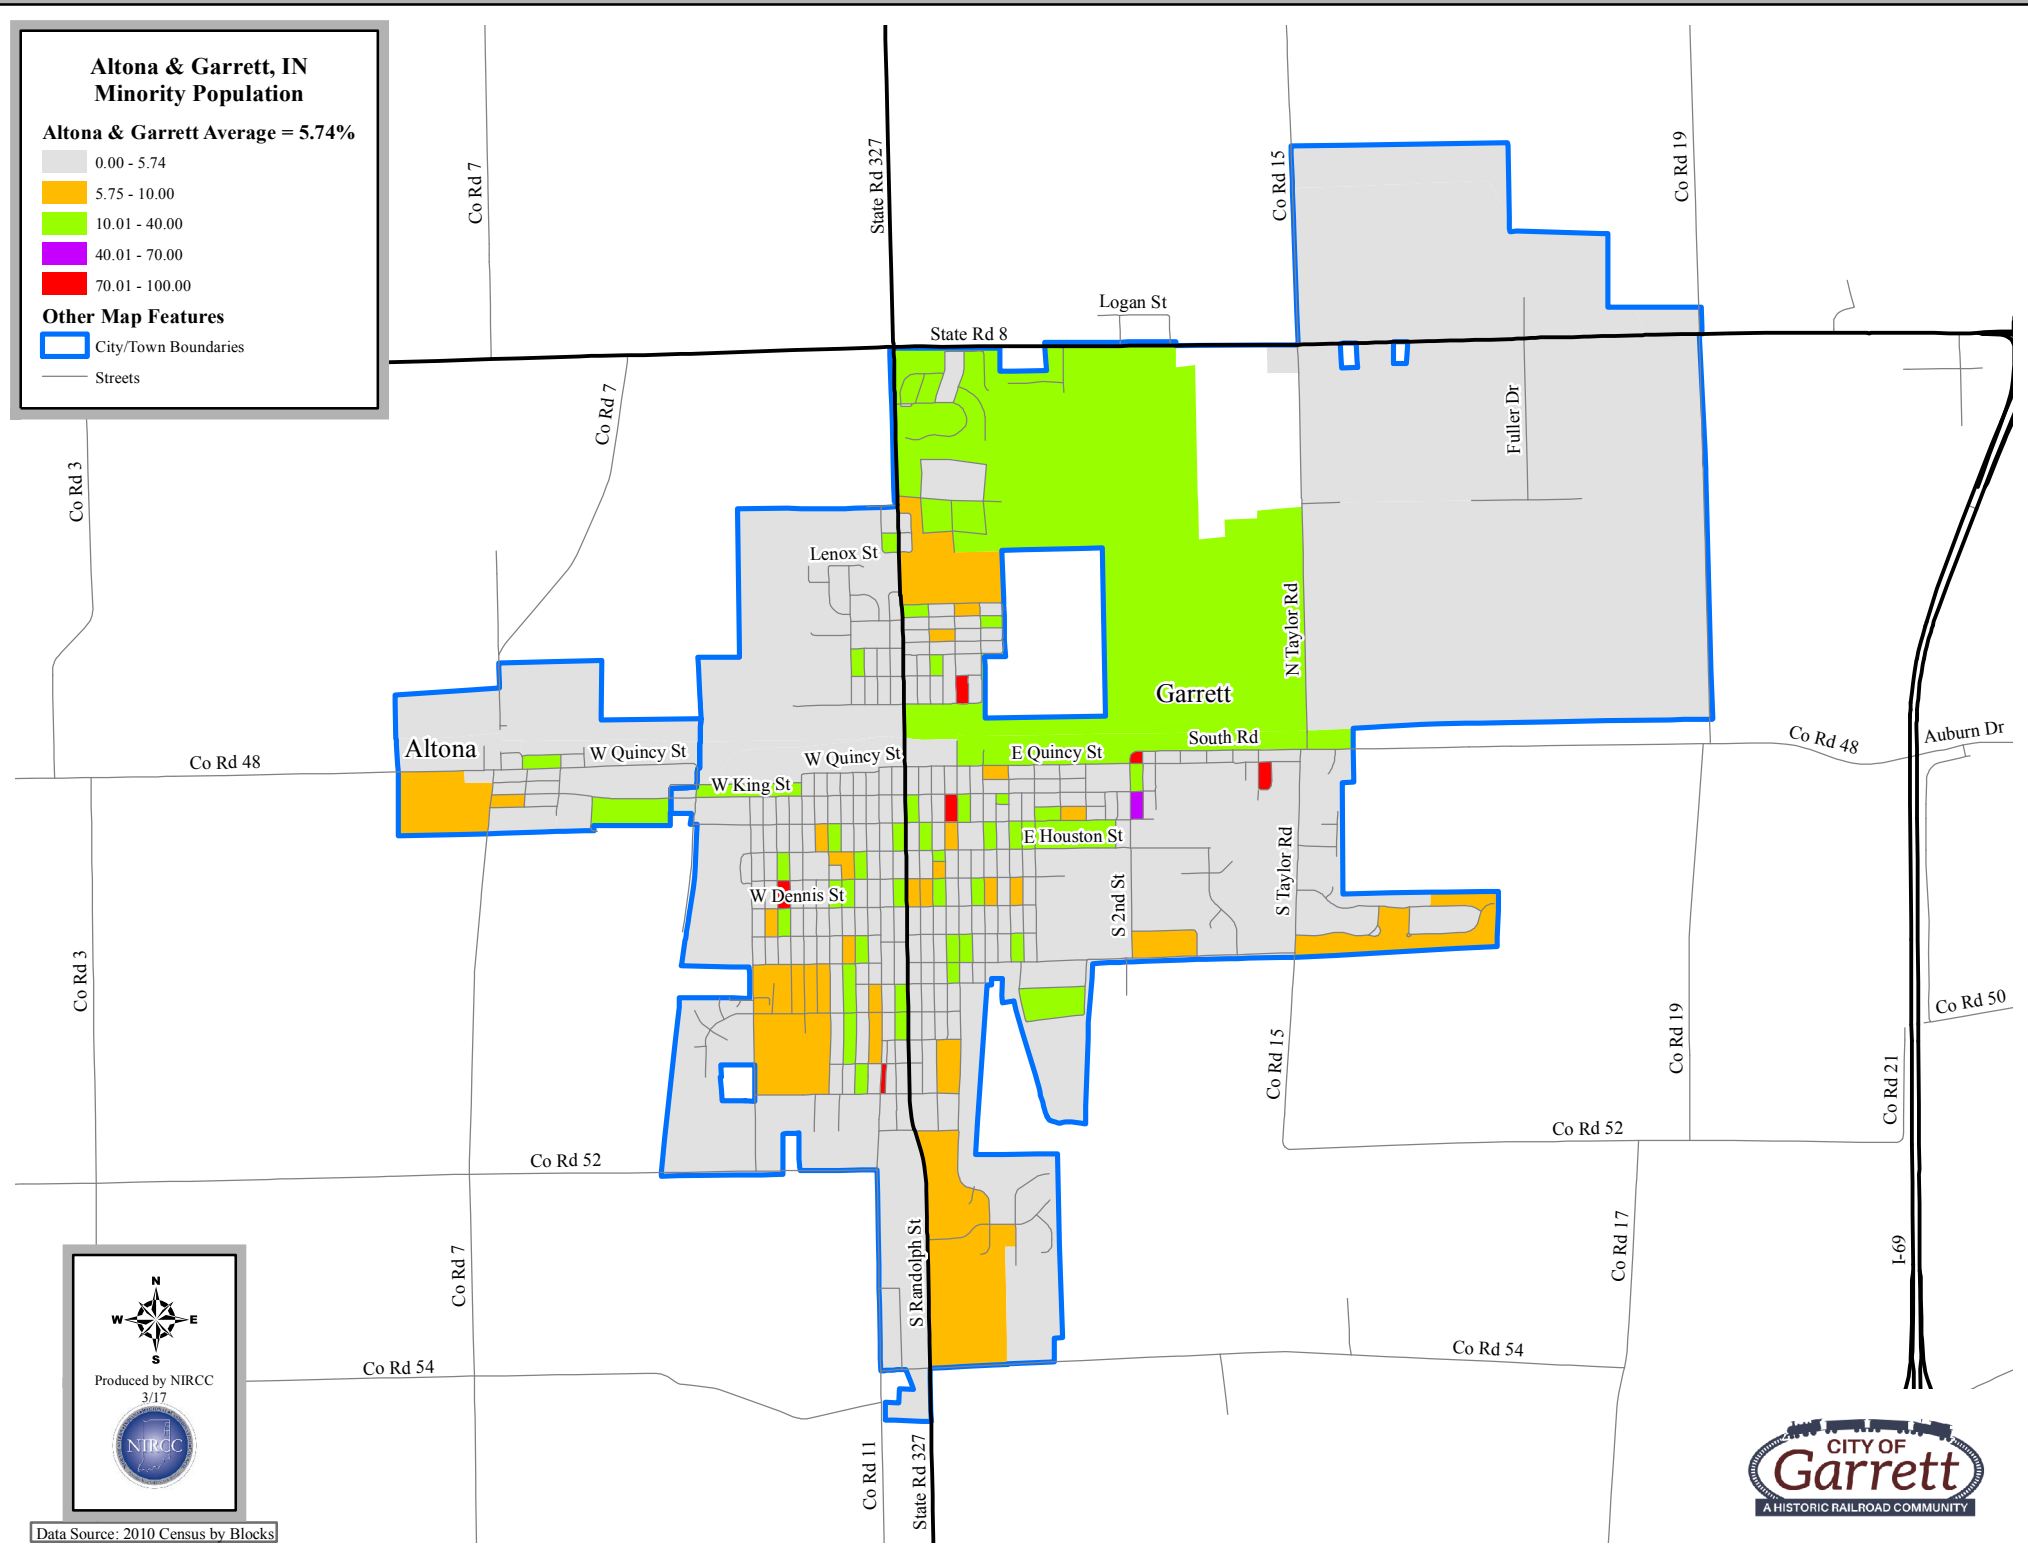

Altona & Garrett, IN Minority Population

Altona & Garrett Average = 5.74%

- 0.00 - 5.74
- 5.75 - 10.00
- 10.01 - 40.00
- 40.01 - 70.00
- 70.01 - 100.00

Other Map Features

- City/Town Boundaries
- Streets

Data Source: 2010 Census by Blocks